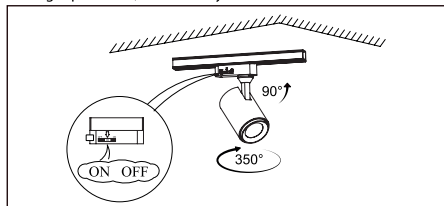

Mått/Dimension