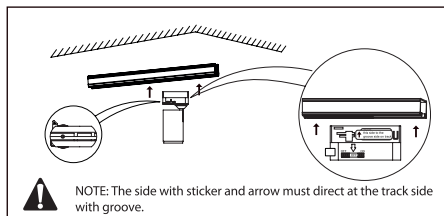

Avstånd	Belysningsstyrka	Spridnings vinkel 36°	Diam.
0.50m	3520,5154lx		32.18cm
1.00m	880.0,1288lx		64.36cm
1.50m	391.1,572.6lx		96.54cm
2.00m	220.0,322.1lx		128.72cm
3.00m	97.78,143.2lx		193.08cm

1. Stäng av strömmen/Turn off the power
2. Turn the switch to unlock position to conceal the metal contacts on adaptor, before install the spot light into track.

3. Turn the switch anticlockwise to lock the adaptor, after inserting the spot light into track.