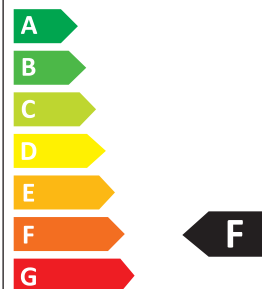

Designlight Scandinavian AB
P-807B-SP