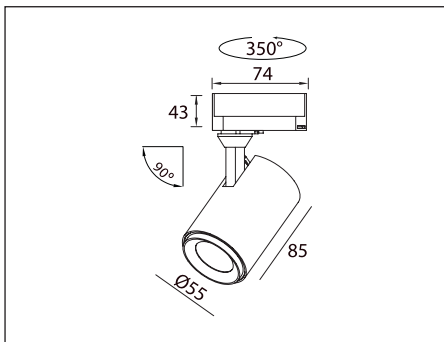

DESIGNLIGHT

SCANDINAVIAN AB

SPOT TRACKY ONE 7W

E-NR: 74 032 40

ART NR: P-807B-SP

EFFEKT POWER	MATERIAL MATERIAL	KELVIN KELVIN	ÅRMATURFÄRG ARMATURE COLOR	ANSLUTNING CONNECTION	TOTAL LUMEN	USEFUL LUMEN
7,4W WITH DRIVER	ALUMINIUM	3000K	MATT BLACK	230V	595LM	591LM

ROHS CE

LIFETIME L70B50: 50.000H

• KOMPAKT OCH DISKRET LJUSSÄTTNING

• COMPACT AND DISCREET LIGHTING

θav (50%) = 36°

Avstånd	Belysningsstyrka	Spridnings vinkel 36°	Diam.
0.50m	3520,5154lx		32.18cm
1.00m	880.0,1288lx		64.36cm
1.50m	391.1,572.6lx		96.54cm
2.00m	220.0,322.1lx		128.72cm
3.00m	97.78,143.2lx		193.08cm

1. Stäng av strömmen/Turn off the power
2. Turn the switch to unlock position to conceal the metal contacts on adaptor, before install the spot light into track.

3. Turn the switch anticlockwise to lock the adaptor, after inserting the spot light into track.

4. Turn the switch on adaptor to ON until a clear click sound to get power on, indicated by the arrow.

Mått/Dimension

Designlight Scandinavian AB
P-807B-SP

7 kWh/1000h

2019/2015

SAKERHET:

1. Läs igenom hela manualen noggrant före installation.
2. Försäkra dig om att spänningen är frånslagen före installation eller underhåll.
3. Installation ska utföras av behörig elektriker.
4. Ljuskällan är ej utbyttbar. Hela armaturen måste bytas när ljuskällan är förbrukad.

SAFETY:

1. Read the entire manual carefully before installation.
2. Make sure that the power is switched off before installation or maintenance.
3. Installation must be performed by a qualified electrician.
4. The light source of this luminaire is not replaceable; when the light source reaches its end of life the whole luminaire shall be replaced.