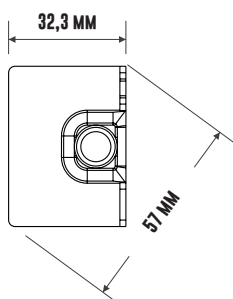

Mått/Dimension

1.900K	2.700-3.000K	4.000-4.500K	4.800K	5.000-5.000K	7.000-7.500K	10.000K
STEARINLJUS CANDLE	VARMVIT WARM WHITE	NATURLIG VIT NATURAL WHITE	SOLLJUS DIRECT SUN	VITT DAGSLJUS DAY WHITE	KALLVIT COOL WHITE	BLÅ HIMMEL BLUE SKY

LÄS MER OM VÅRA GARANTIVILLKOR PÅ WWW.DESIGNLIGHT.NU

DESIGNLIGHT
SCANDINAVIAN AB

DESIGNLIGHT SCANDINAVIAN AB · TOFFELVÄGEN 1 · 342 60 MOHEDA
KUNDCENTER: TELEFON 0472-716 10 · FAX 0472-716 09 · INFO@DESIGNLIGHT.NU · WWW.DESIGNLIGHT.NU