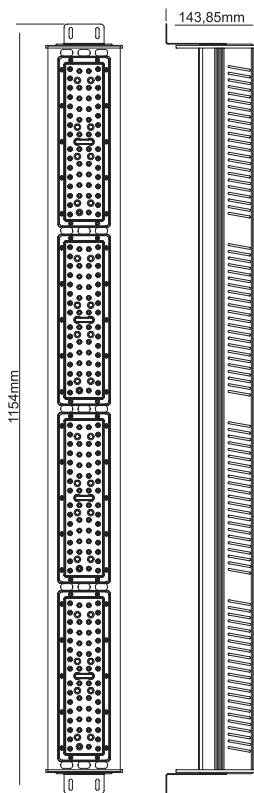

DESIGNLIGHT

SCANDINAVIAN AB

ARMATUR STRÅLKASTARE 200W, BRIGHTY

E-NR: 72 205 96

ART NR: 1022-2411

EFFEKT POWER	MATERIAL MATERIAL	KELVIN KELVIN	ARMATURFÄRG ARMATURE COLOR	ANSLUTNING CONNECTION	TOTAL LUMEN	USEFUL LUMEN
200W	ALUMINIUM	4000K	SVART/BLACK	230V	30000LM	29762LM

POWER 200 WATT

Height	Evgy,Emax	Angle:85.18deg	Diameter
1m	5876,11790lx		163.85cm
2m	1394,29801lx		367.71cm
3m	619.5,13111lx		551.56cm
4m	348.5,737.41lx		735.41cm
5m	223.0,471.91lx		919.27cm
6m	154.9,327.71lx		1103.12cm
7m	113.8,240.81lx		1286.97cm
8m	87.12,184.41lx		1470.82cm
9m	68.83,145.71lx		1654.69cm
10m	55.76,118.01lx		1838.53cm

ANTAL ARMATURER PER SÄKRING/ NUMBER OF LIGHT FITTINGS PER FUSE

B16	C16
7	7

ENHET/UNIT: MM

VIKT/WEIGHT: 4,20 KG

ENERGY
Designlight Scandinavian AB
1022-2411

A B C C D E F G

200 kWh/1000h

2019/2015