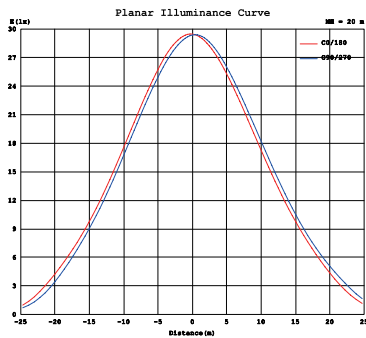

POWER 200 WATT

Height	Evgy,Emax	Angle:85.18deg	Diameter
1m	5876,11790lx		163.85cm
2m	1394,29801lx		367.71cm
3m	619.5,13111lx		551.56cm
4m	348.5,737.41lx		735.41cm
5m	223.0,471.91lx		919.27cm
6m	154.9,327.71lx		1103.12cm
7m	113.8,240.81lx		1286.97cm
8m	87.12,184.41lx		1470.82cm
9m	68.83,145.71lx		1654.69cm
10m	55.76,118.01lx		1838.53cm