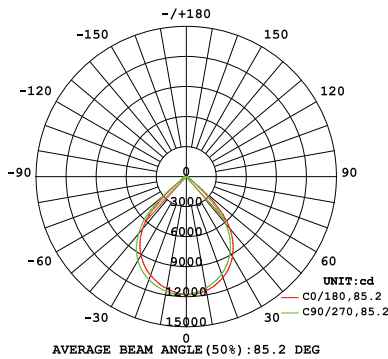

POWER 200 WATT

Height	Evgy,Emax	Angle:85.18deg	Diameter
1m	5876,11790lx		163.85cm
2m	1394,29801lx		367.71cm
3m	619.5,13111lx		551.56cm
4m	348.5,737.41lx		735.41cm
5m	223.0,471.91lx		919.27cm
6m	154.9,327.71lx		1103.12cm
7m	113.8,240.81lx		1286.97cm
8m	87.12,184.41lx		1470.82cm
9m	68.83,145.71lx		1654.69cm
10m	55.76,118.01lx		1838.53cm