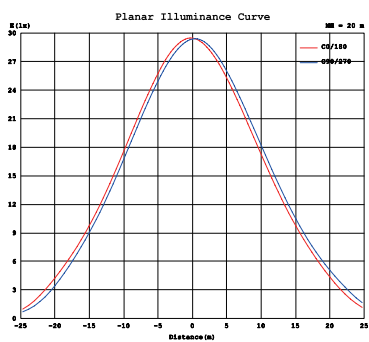

Height	Beam, Emax	Angle: 85.18deg	Diameter
1m	5876,11790lx		163.85cm
2m	1394,29801lx		367.71cm
3m	619.5,13111lx		551.56cm
4m	348.5,737.4lx		735.41cm
5m	223.0,471.9lx		919.27cm
6m	154.9,327.7lx		1103.12cm
7m	113.8,240.8lx		1286.97cm
8m	87.12,184.4lx		1470.82cm
9m	68.83,145.7lx		1654.69cm
10m	55.76,118.0lx		1838.53cm