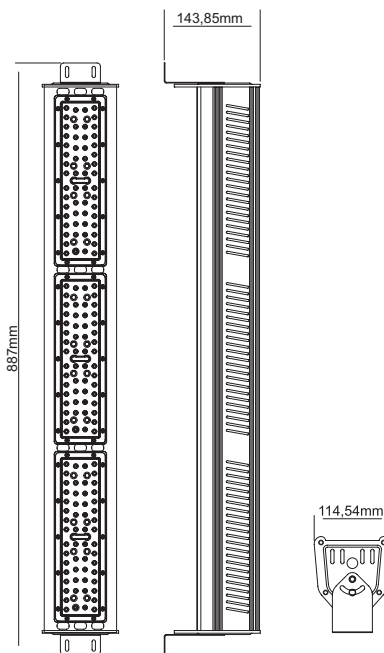

DESIGNLIGHT

SCANDINAVIAN AB

ARMATUR STRÅLKASTARE 150W, BRIGHTY

E-NR: 72 204 38

ART NR: 1015-4411

EFFEKT POWER	MATERIAL MATERIAL	KELVIN KELVIN	ARMATURFÄRG ARMATURE COLOR	ANSLUTNING CONNECTION	TOTAL LUMEN	USEFUL LUMEN
150W	ALUMINIUM	4000K	SVART/BLACK	230V	22500LM	22326LM

Height	Beam, Emax	Angle: 85.18deg	Diameter
1m	5876,11790lx		163.85cm
2m	1394,29801lx		367.71cm
3m	619.5,13111lx		551.56cm
4m	348.5,737.4lx		735.41cm
5m	223.0,471.9lx		919.27cm
6m	154.9,327.7lx		1103.12cm
7m	113.8,240.8lx		1286.97cm
8m	87.12,184.4lx		1470.82cm
9m	68.83,145.7lx		1654.69cm
10m	55.76,118.0lx		1838.53cm

ANTAL ARMATURER PER SÄKRING/ NUMBER OF LIGHT FITTINGS PER FUSE

B16	C16
10	10

ENHET/UNIT: MM

VIKT/WEIGHT: 3,52 KG

ENERGY

Designlight Scandinavian AB
I015-4411

A B C C D E F G

150 kWh/1000h