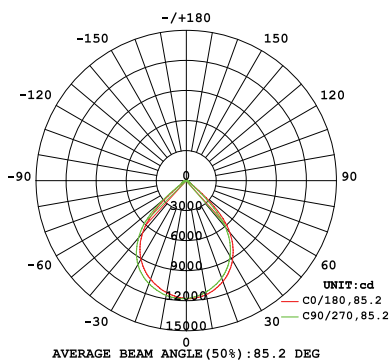

Height	Beam, Emax	Angle: 85.18deg	Diameter
1m	5876,11790lx		163.85cm
2m	1394,29801lx		367.71cm
3m	619.5,13111lx		551.56cm
4m	348.5,737.4lx		735.41cm
5m	223.0,471.9lx		919.27cm
6m	154.9,327.7lx		1103.12cm
7m	113.8,240.8lx		1286.97cm
8m	87.12,184.4lx		1470.82cm
9m	68.83,145.7lx		1654.69cm
10m	55.76,118.0lx		1838.53cm