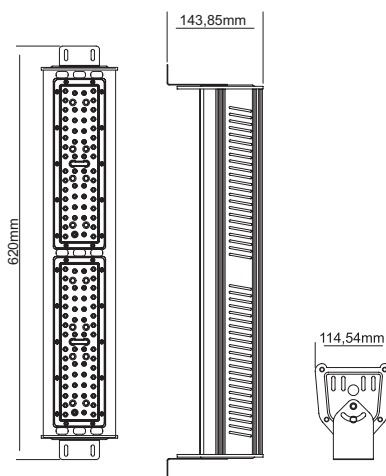

POWER
100
WATT

Height	Envy,Emax	Angle:85.18deg	Diameter
1m	5876,11790lx		163.85cm
2m	1394,29861lx		367.71cm
3m	619.5,13111lx		551.56cm
4m	348.5,737.41lx		735.41cm
5m	223.0,471.91lx		919.27cm
6m	154.5,327.71lx		1103.12cm
7m	113.8,240.81lx		1286.97cm
8m	87.12,184.41lx		1470.82cm
9m	68.83,145.71lx		1654.69cm
10m	55.76,118.01lx		1838.53cm

ANTAL ARMATURER PER SÄKRING/ NUMBER OF LIGHT FITTINGS PER FUSE

B16	C16
10	10

ENHET/UNIT: MM

VIKT/WEIGHT: 2,61 KG

ENERGY

Designlight Scandinavian AB
I014-4411

A B C D E F G

100
kWh/1000h