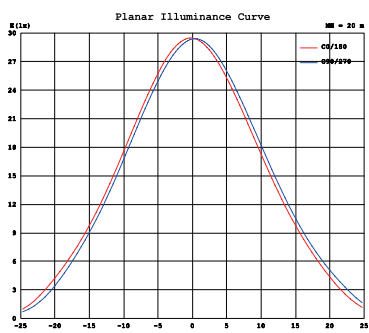

POWER
100
WATT

Height	Envy,Emax	Angle:85.18deg	Diameter
1m	5876,11790lx		163.85cm
2m	1394,29861lx		367.71cm
3m	619.5,13111lx		551.56cm
4m	348.5,737.41lx		735.41cm
5m	223.0,471.91lx		919.27cm
6m	154.5,327.71lx		1103.12cm
7m	113.8,240.81lx		1286.97cm
8m	87.12,184.41lx		1470.82cm
9m	68.83,145.71lx		1654.69cm
10m	55.76,118.01lx		1838.53cm