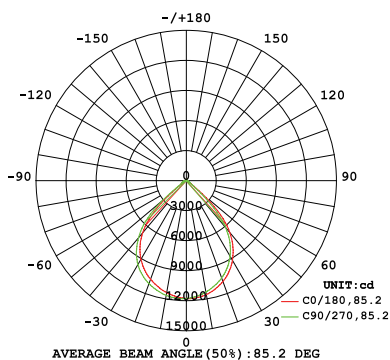

POWER
100
WATT

Height	Envy,Emax	Angle:85.18deg	Diameter
1m	5876,11790lx		163.85cm
2m	1394,29861lx		367.71cm
3m	619.5,13111lx		551.56cm
4m	348.5,737.41lx		735.41cm
5m	223.0,471.91lx		919.27cm
6m	154.5,327.71lx		1103.12cm
7m	113.8,240.81lx		1286.97cm
8m	87.12,184.41lx		1470.82cm
9m	68.83,145.71lx		1654.69cm
10m	55.76,118.01lx		1838.53cm