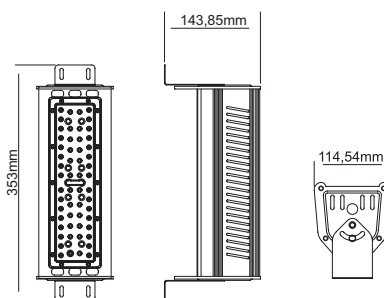

POWER 50 WATT

Height	Envy,Emax	Angle:85.18deg	Diameter
1m	5876,11790lx		163.85cm
2m	1394,29801lx		367.71cm
3m	619.5,13111lx		551.56cm
4m	348.5,737.41lx		735.41cm
5m	223.0,471.91lx		919.27cm
6m	154.9,327.71lx		1103.12cm
7m	113.8,240.81lx		1286.97cm
8m	87.12,184.41lx		1470.82cm
9m	68.83,145.71lx		1654.69cm
10m	55.76,118.01lx		1838.53cm

ANTAL ARMATURER PER SÄKRING/ NUMBER OF LIGHT FITTINGS PER FUSE

B16	C16
30	30

ENHET/UNIT: MM

VIKT/WEIGHT: 1,63 KG

ENERGY

Designlight Scandinavian AB
I013-4411

A
B
C
D
E
F
G

50
kWh/1000h