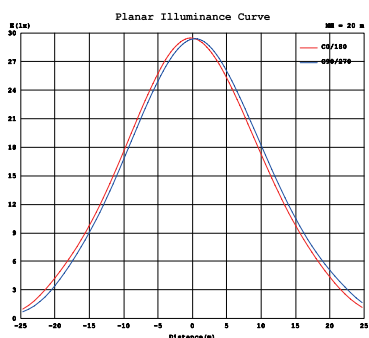

POWER 50 WATT

Height	Envy,Emax	Angle:85.18deg	Diameter
1m	5876,11790lx		163.85cm
2m	1394,29801lx		367.71cm
3m	619.5,13111lx		551.56cm
4m	348.5,737.41lx		735.41cm
5m	223.0,471.91lx		919.27cm
6m	154.9,327.71lx		1103.12cm
7m	113.8,240.81lx		1286.97cm
8m	87.12,184.41lx		1470.82cm
9m	68.83,145.71lx		1654.69cm
10m	55.76,118.01lx		1838.53cm