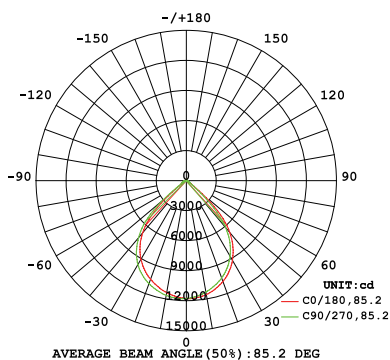

POWER 50 WATT

Height	Envy,Emax	Angle:85.18deg	Diameter
1m	5876,11790lx		163.85cm
2m	1394,29801lx		367.71cm
3m	619.5,13111lx		551.56cm
4m	348.5,737.41lx		735.41cm
5m	223.0,471.91lx		919.27cm
6m	154.9,327.71lx		1103.12cm
7m	113.8,240.81lx		1286.97cm
8m	87.12,184.41lx		1470.82cm
9m	68.83,145.71lx		1654.69cm
10m	55.76,118.01lx		1838.53cm