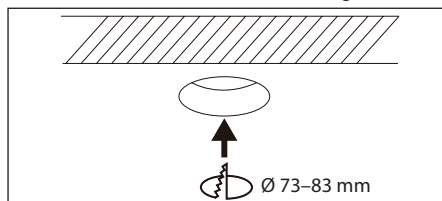

3. Anslut till LED-drivern/Connect to LED driver