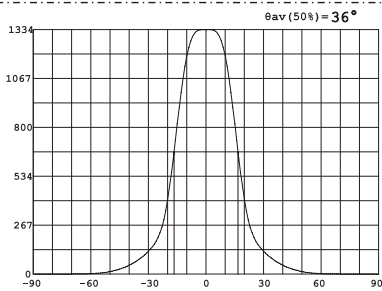

DESIGNLIGHT

SCANDINAVIAN AB

DOWNLIGHT, TILT, 6-PACK

E-NR: 74 769 13

ART NR: D-007MW27-6

EFFEKT POWER	MATERIAL	KELVIN	ARMATURFÄRG ARMATURE COLOR	ANSLUTNING CONNECTION	TOTAL LUMEN	USEFUL LUMEN
6x7W WITH DRIVER	ALUMINIUM	2700K	MATT WHITE	230V	6x523LM	6x480LM

ROHS CE

IP20
IP44

350MA
LED 6x5,2W
LIGHT SOURCE WATT

1334
CD

CRI:
>90

36°

73-83
MM

LIFETIME
L70B50:50.000H
L80B50:50.000H

H
41
MM

Ø
95MM

- UTBYTBAR LED-MODUL
- BUBBELLINS MINIMERAR BLÄDNINGSRISK

- REPLACEABLE LED MODULE
- SPECIAL LENS MINIMIZES THE RISK OF GLARE

Avstånd	Belysningsstyrka	Sprednings vinkel 36°	Diam.
0.50m	3901, 5334lx		29.15cm
1.00m	975.4, 1334lx		58.30cm
1.50m	433.5, 592.7lx		87.46cm
2.00m	243.8, 333.4lx		116.61cm
3.00m	108.4, 148.2lx		174.91cm

1. Stäng av strömmen/Turn off the power