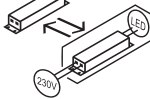

- REPLACEABLE LED MODULE
- SPECIAL LENS MINIMIZES THE RISK OF GLARE