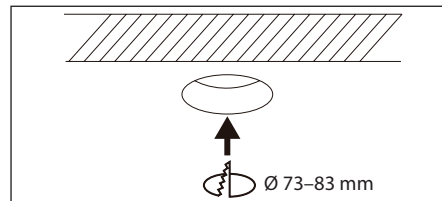

3. Anslut till LED-drivern/Connect to LED driver